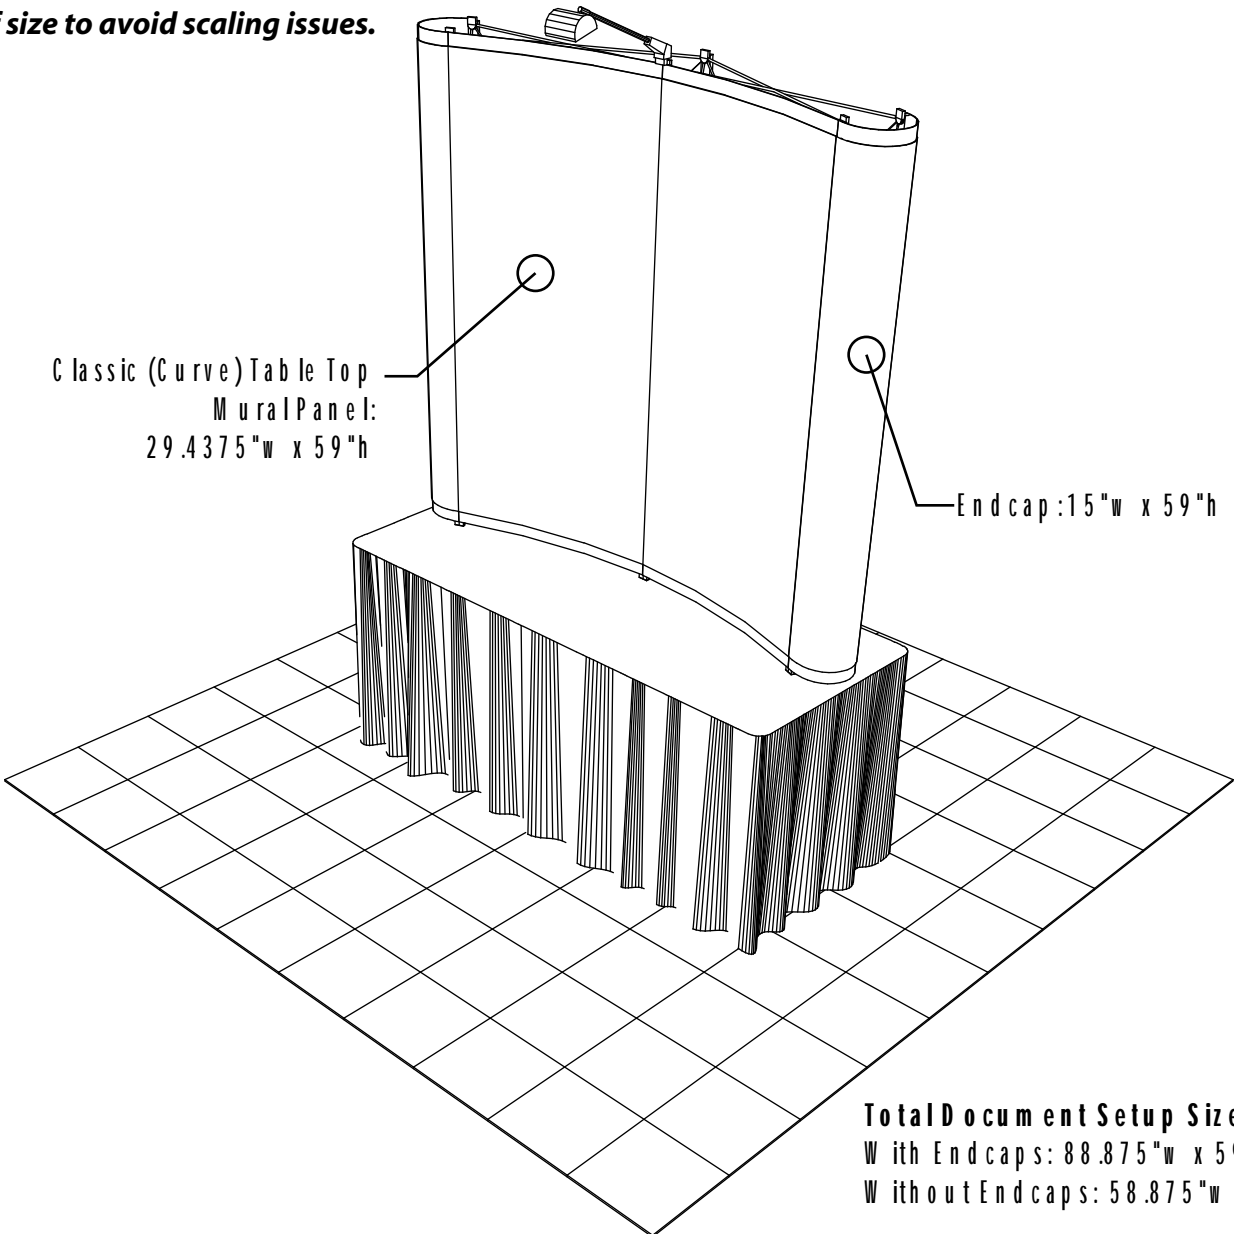

Production ready art supplied on disk should have all images placed and cropped as they are to appear in final graphics. All text should have been proofed for spelling and grammar. Partial art provided on disk does not constitute production ready art and may incur art/computer charges. Art that is not production ready may also extend normal production time of 7-10 days.

It is recommended that files be built at 100% of size to avoid scaling issues.

For more information on building files and submitting artwork visit our website at www.designknowhow.com and click on the tech support link, or contact our Art Department at 800.252.1277 ext.113