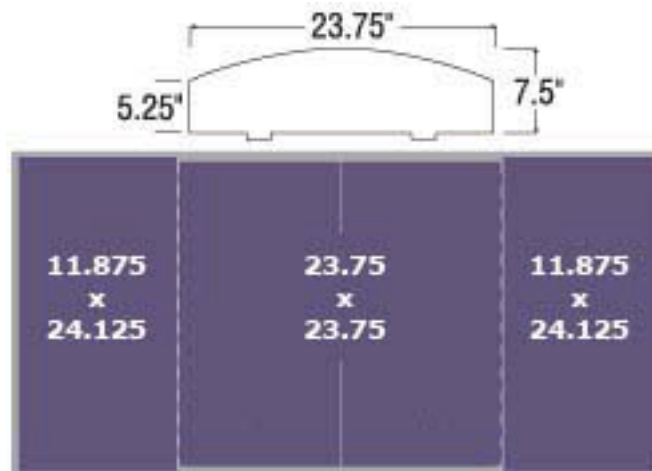

#### Header:

23.75" x 7.5"

Add 1/2" all around for bleed.

#### Outside Panels:

11.875"w x 24.125"h

#### Inside Panels:

2 - 11.875"w x 23.75"h

(Inside panels have different dimensions than outside panels. Please be aware that there is a slight gap between the 2 inside panels, and that any text or image crossing from one panel to the other will be broken up.)