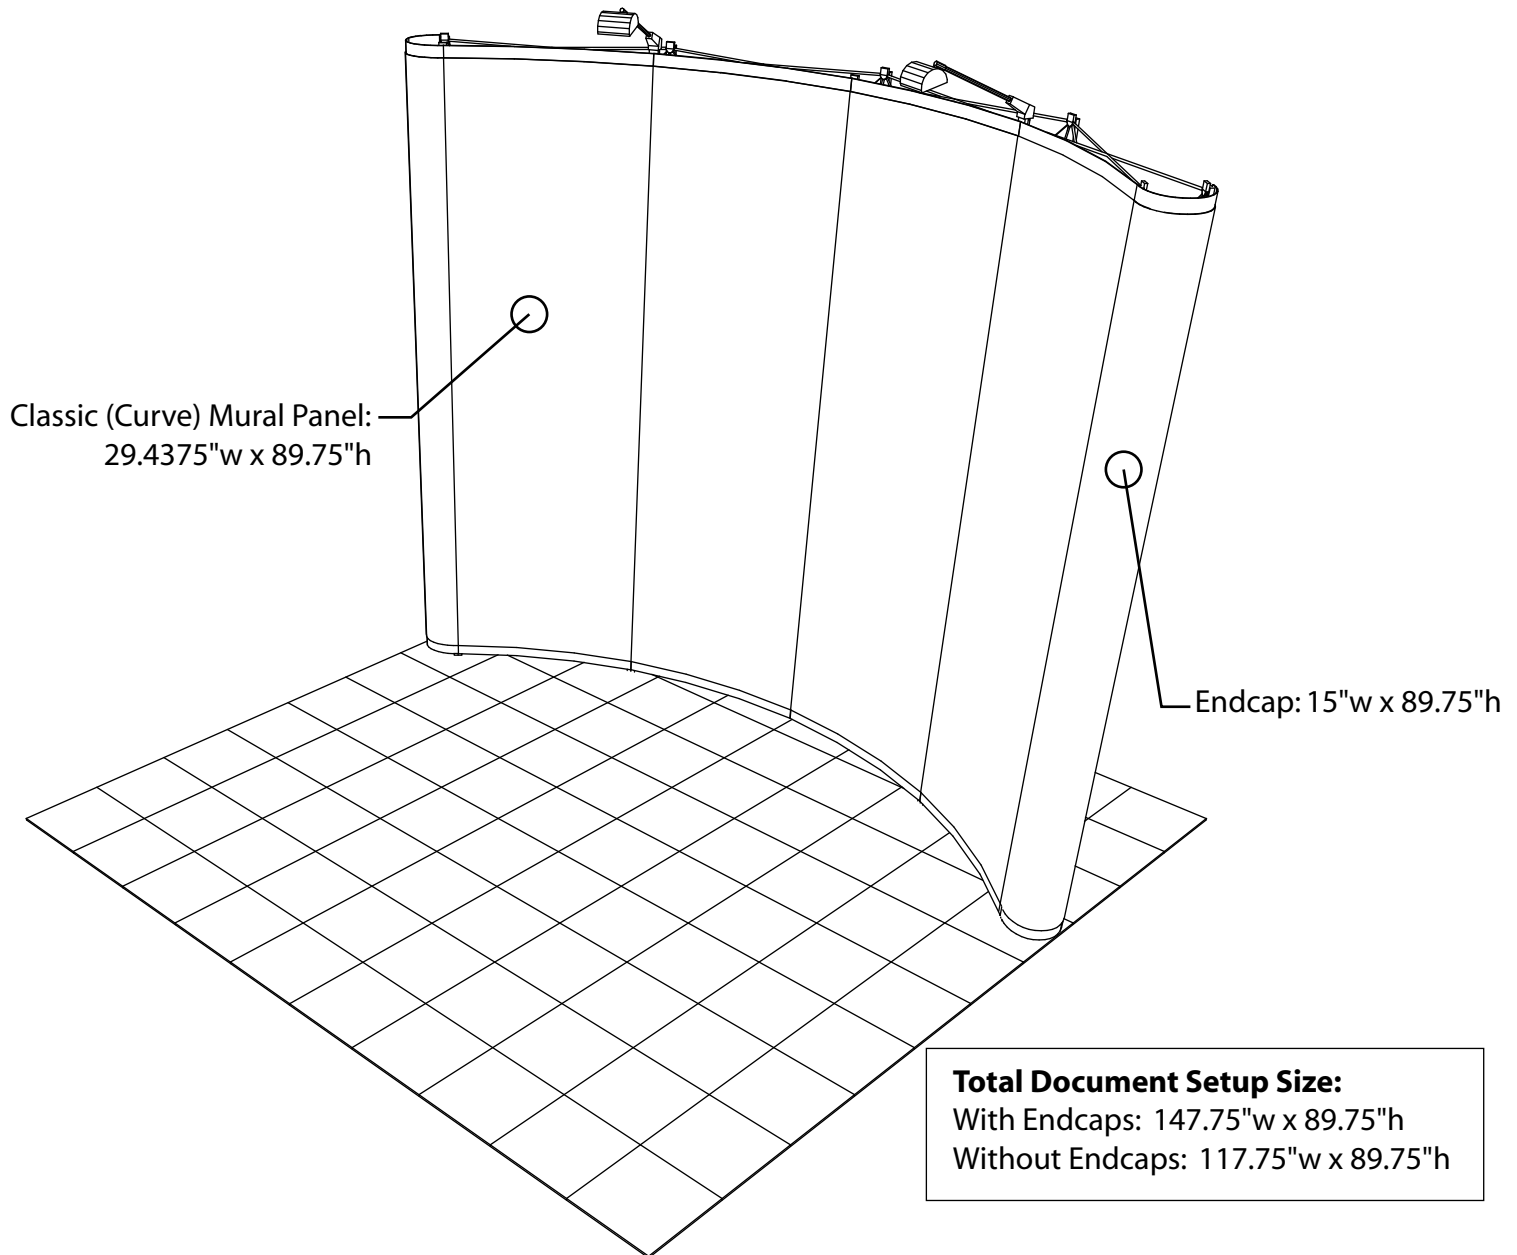

Production ready art supplied on disk should have all images placed and cropped as they are to appear in final graphics. All text should have been proofed for spelling and grammar. Partial art provided on disk does not constitute production ready art and may incur art / computer charges. Art that is not production ready may also extend normal production time of 7-10 days.

It is recommended that files be built at 100% of size to avoid scaling issues.

For more information on building files and submitting artwork visit our website at www.designknowhow.com and click on the tech support link, or contact our Art Department at 800.252.1277 ext. 113