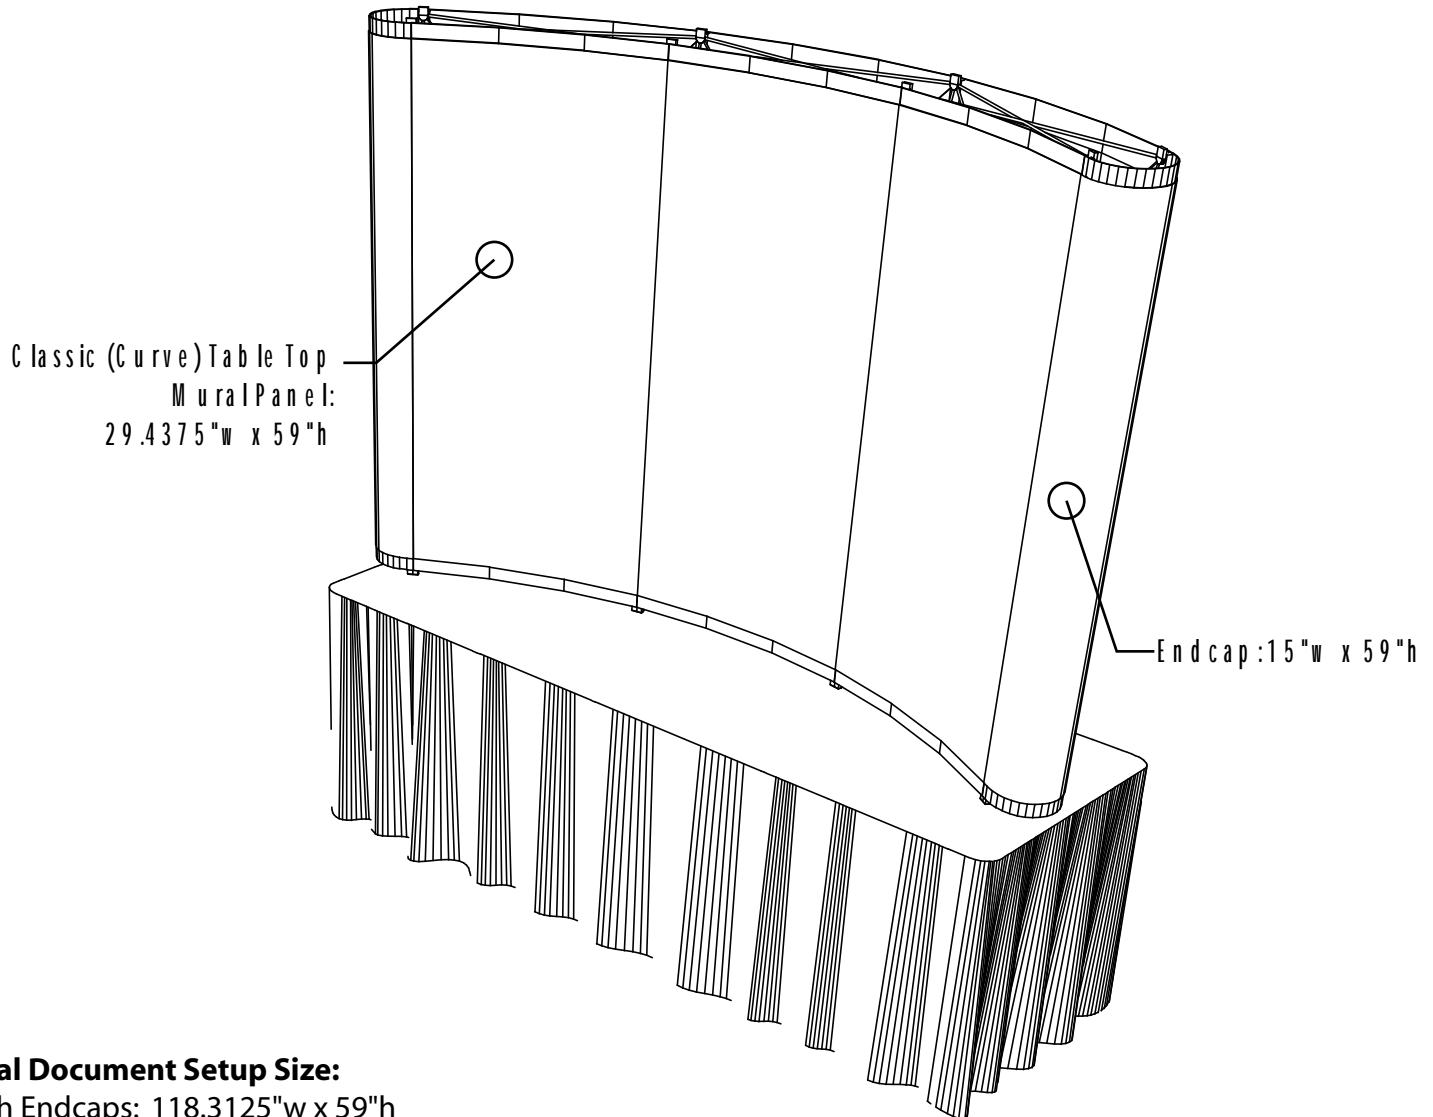

*Production ready art supplied on disk should have all images placed and cropped as they are to appear in final graphics. All text should have been proofed for spelling and grammar. Partial art provided on disk does not constitute production ready art and may incur art/computer charges. Art that is not production ready may also extend normal production time of 7-10 days.*

**It is recommended that files be built at 100% of size to avoid scaling issues.**

**Total Document Setup Size:**

With Endcaps: 118.3125"w x 59"h

Without Endcaps: 88.3125"w x 59"h

**For more information on building files and submitting artwork visit our website at [www.designknowhow.com](http://www.designknowhow.com) and click on the tech support link, or contact our Art Department at 800.252.1277 ext.113**